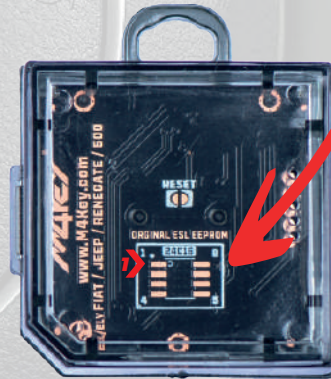

For Jeep Renegade Cherokee KL Fiat 500 Steering Lock Emulator Simulator

**ORIGINAL
ESL EEPROM**

Please Remove The
Original Eeprom and
Insert the Eeprom
into the Emulator

**PLUG
START**

Automobile Original Connector

- **Led Light Behavior**
Flash Red (no eeprom)
Flash Green (eeprom empty)
Flash Green Once (**successfully**)
- **Note**
if you want to install emulator on another vehicle
 1. plug the emulator on the new car
 2. press start then the red led will flash once
 3. unplug the emulator
 4. solder the eeprom of the new car on the emulator
 5. plug emulator in the new car again.